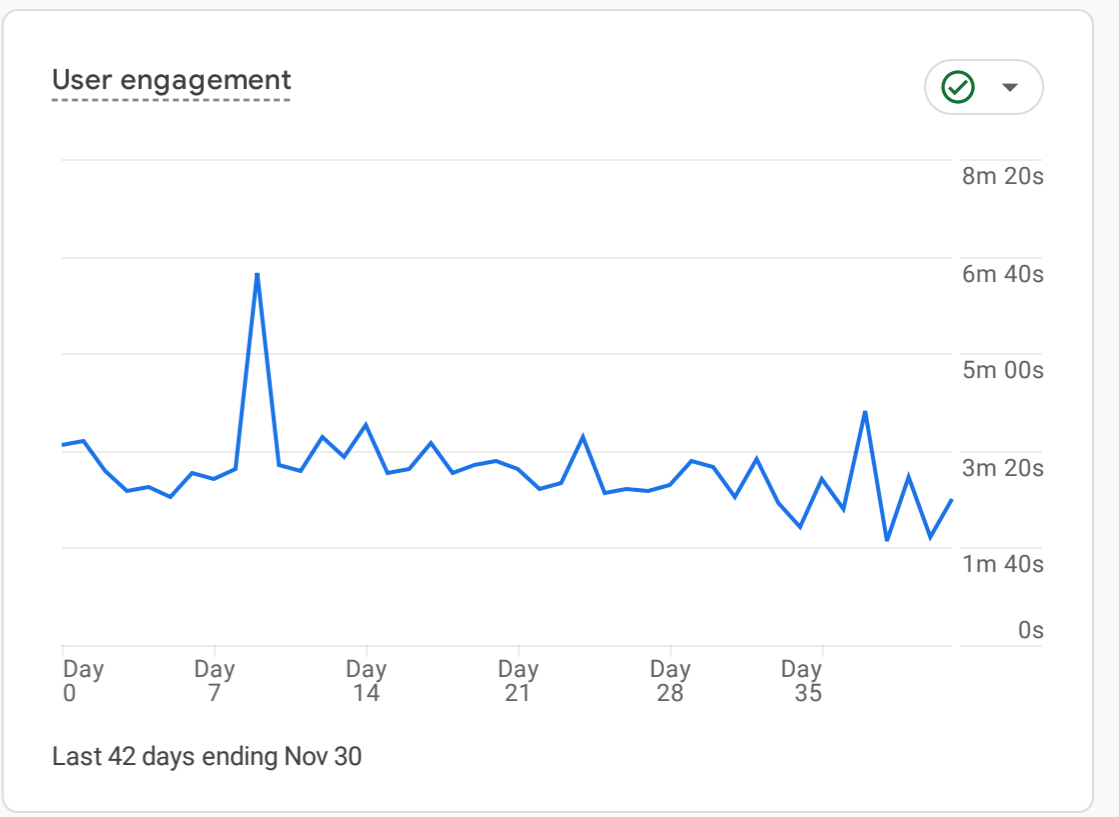

Event count by Event name

EVENT NAME	EVENT COUNT
page_view	1.7M
scroll	287K
session_start	268K
form_start	187K
user_engagement	161K
first_visit	53K
click	14K

[View events](#)

Active users by Device category

DEVICE CATEGORY	ACTIVE USERS
desktop	42K
mobile	30K
tablet	2.2K
smart tv	3

Sessions by First user source / medium

FIRST USER SOURCE / ME...	SESSIONS
(direct) / (none)	128K
madisonpubliclibrary.org / re...	57K
google / organic	12K
pocolibrary.org / referral	7.9K
sunprairiepubliclibrary.org / r...	6.7K
midlibrary.org / referral	6.4K
veronapubliclibrary.org / refe...	6.4K

Sessions by Session default ch...

SESSION DEFAULT ...	SESSIONS
Referral	137K
Direct	104K
Organic Search	16K
Organic Social	11K
Unassigned	945

[View traffic acquisition](#)