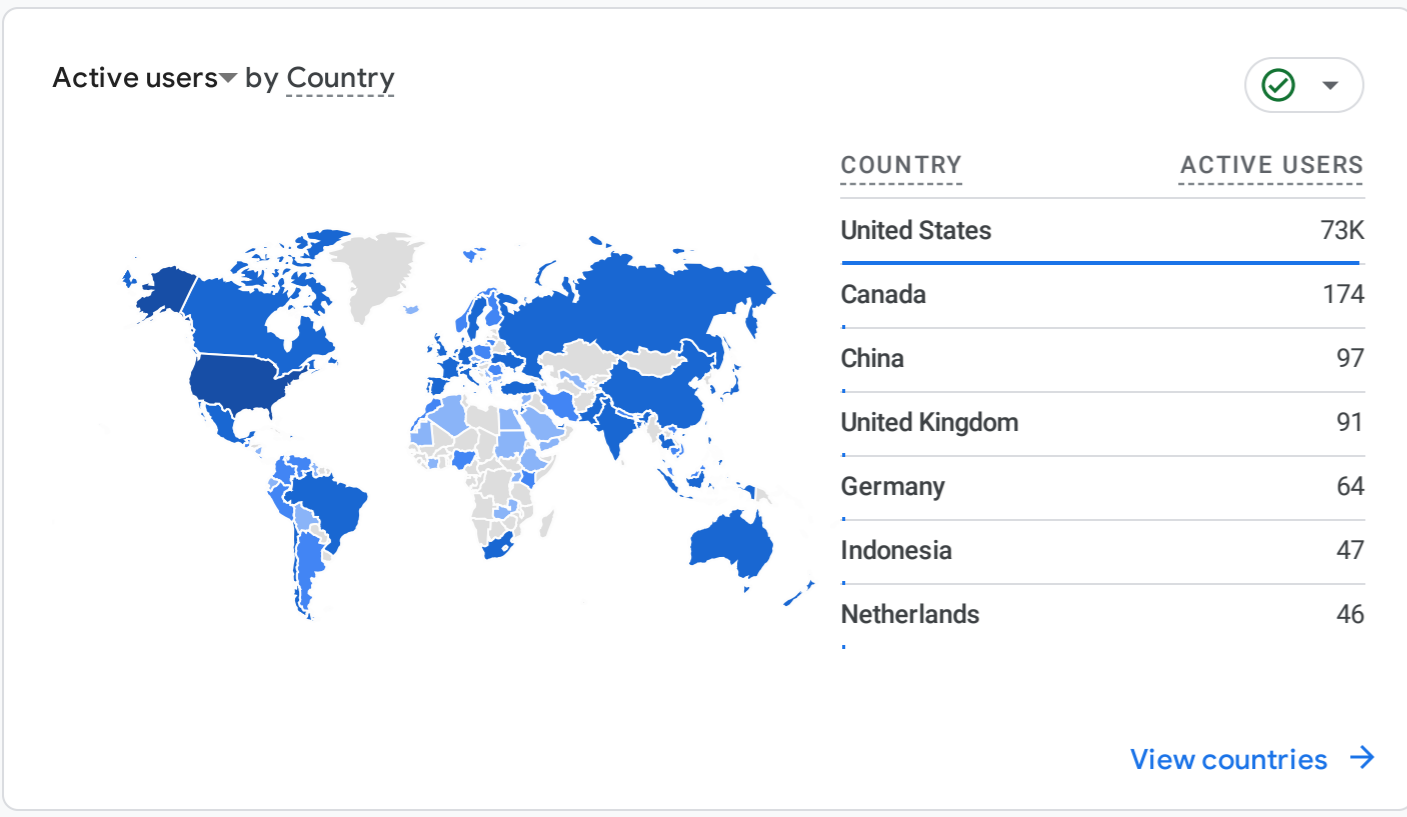

Event count by Event name

EVENT NAME	EVENT COUNT
page_view	1.7M
scroll	287K
session_start	268K
form_start	187K
user_engagement	161K
first_visit	53K
click	14K

[View events](#)

Active users by Device category

DEVICE CATEGORY	ACTIVE USERS
desktop	42K
mobile	30K
tablet	2.2K
smart tv	3

Sessions by First user source / medium

FIRST USER SOURCE / ME...	SESSIONS
(direct) / (none)	128K
madisonpubliclibrary.org / re...	57K
google / organic	12K
pocolibrary.org / referral	7.9K
sunprairiepubliclibrary.org / r...	6.7K
midlibrary.org / referral	6.4K
veronapubliclibrary.org / refe...	6.4K

Sessions by Session default ch...

SESSION DEFAULT ...	SESSIONS
Referral	137K
Direct	104K
Organic Search	16K
Organic Social	11K
Unassigned	945

[View traffic acquisition](#)