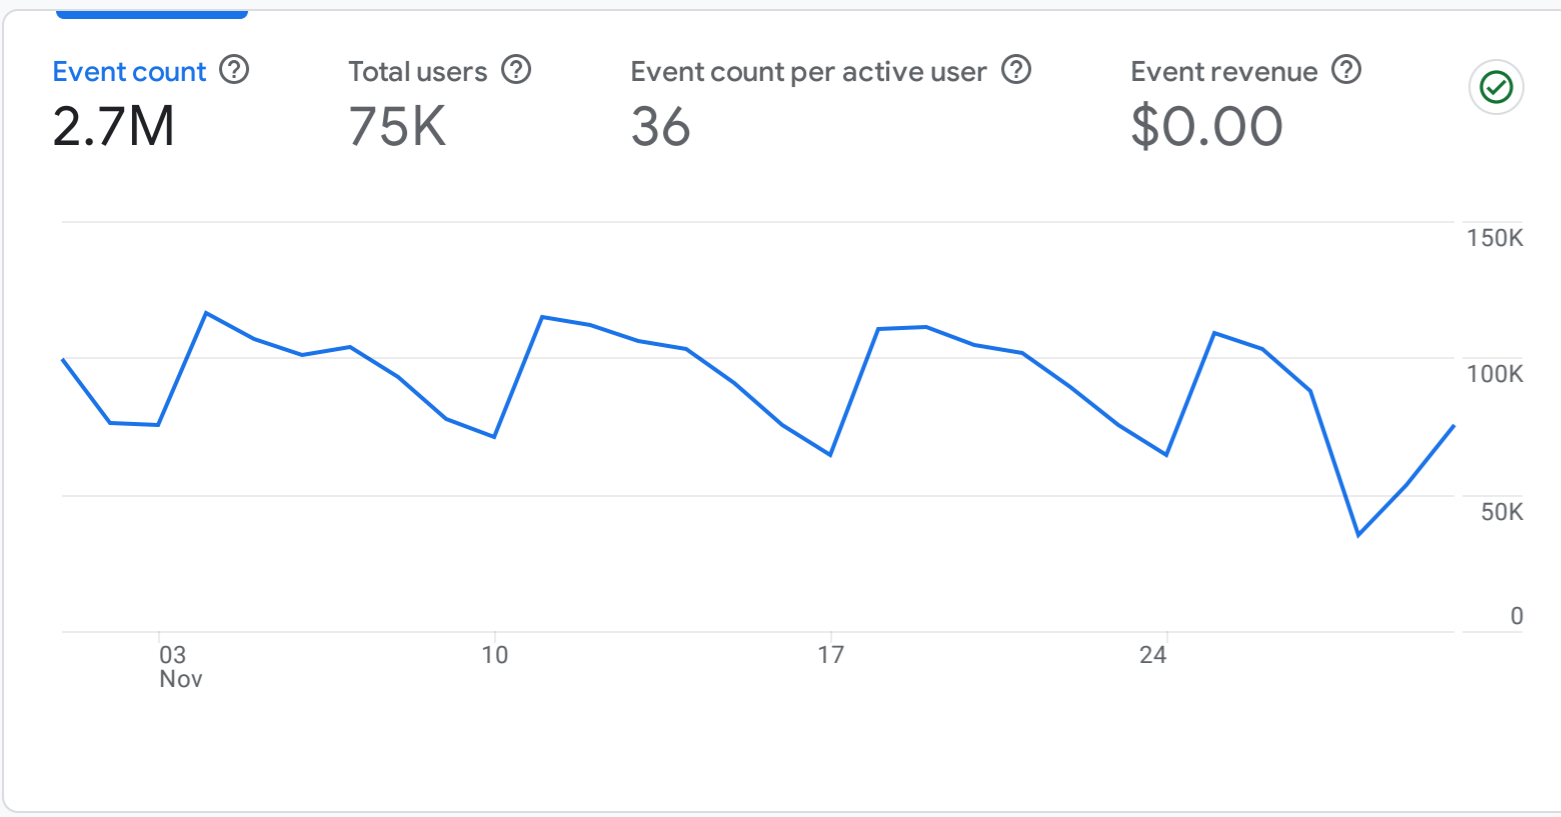

All Users Add comparison

Custom Nov 1 - Nov 30, 2024

Reports snapshot

Event count by Event name

| EVENT NAME      | EVENT COUNT |
|-----------------|-------------|
| page_view       | 1.7M        |
| scroll          | 287K        |
| session_start   | 268K        |
| form_start      | 187K        |
| user_engagement | 161K        |
| first_visit     | 53K         |
| click           | 14K         |

[View events](#)

Active users by Device category

| DEVICE CATEGORY | ACTIVE USERS |
|-----------------|--------------|
| desktop         | 42K          |
| mobile          | 30K          |
| tablet          | 2.2K         |
| smart tv        | 3            |

Sessions by Session default ch...

| SESSION DEFAULT ... | SESSIONS |
|---------------------|----------|
| Referral            | 137K     |
| Direct              | 104K     |
| Organic Search      | 16K      |
| Organic Social      | 11K      |
| Unassigned          | 945      |